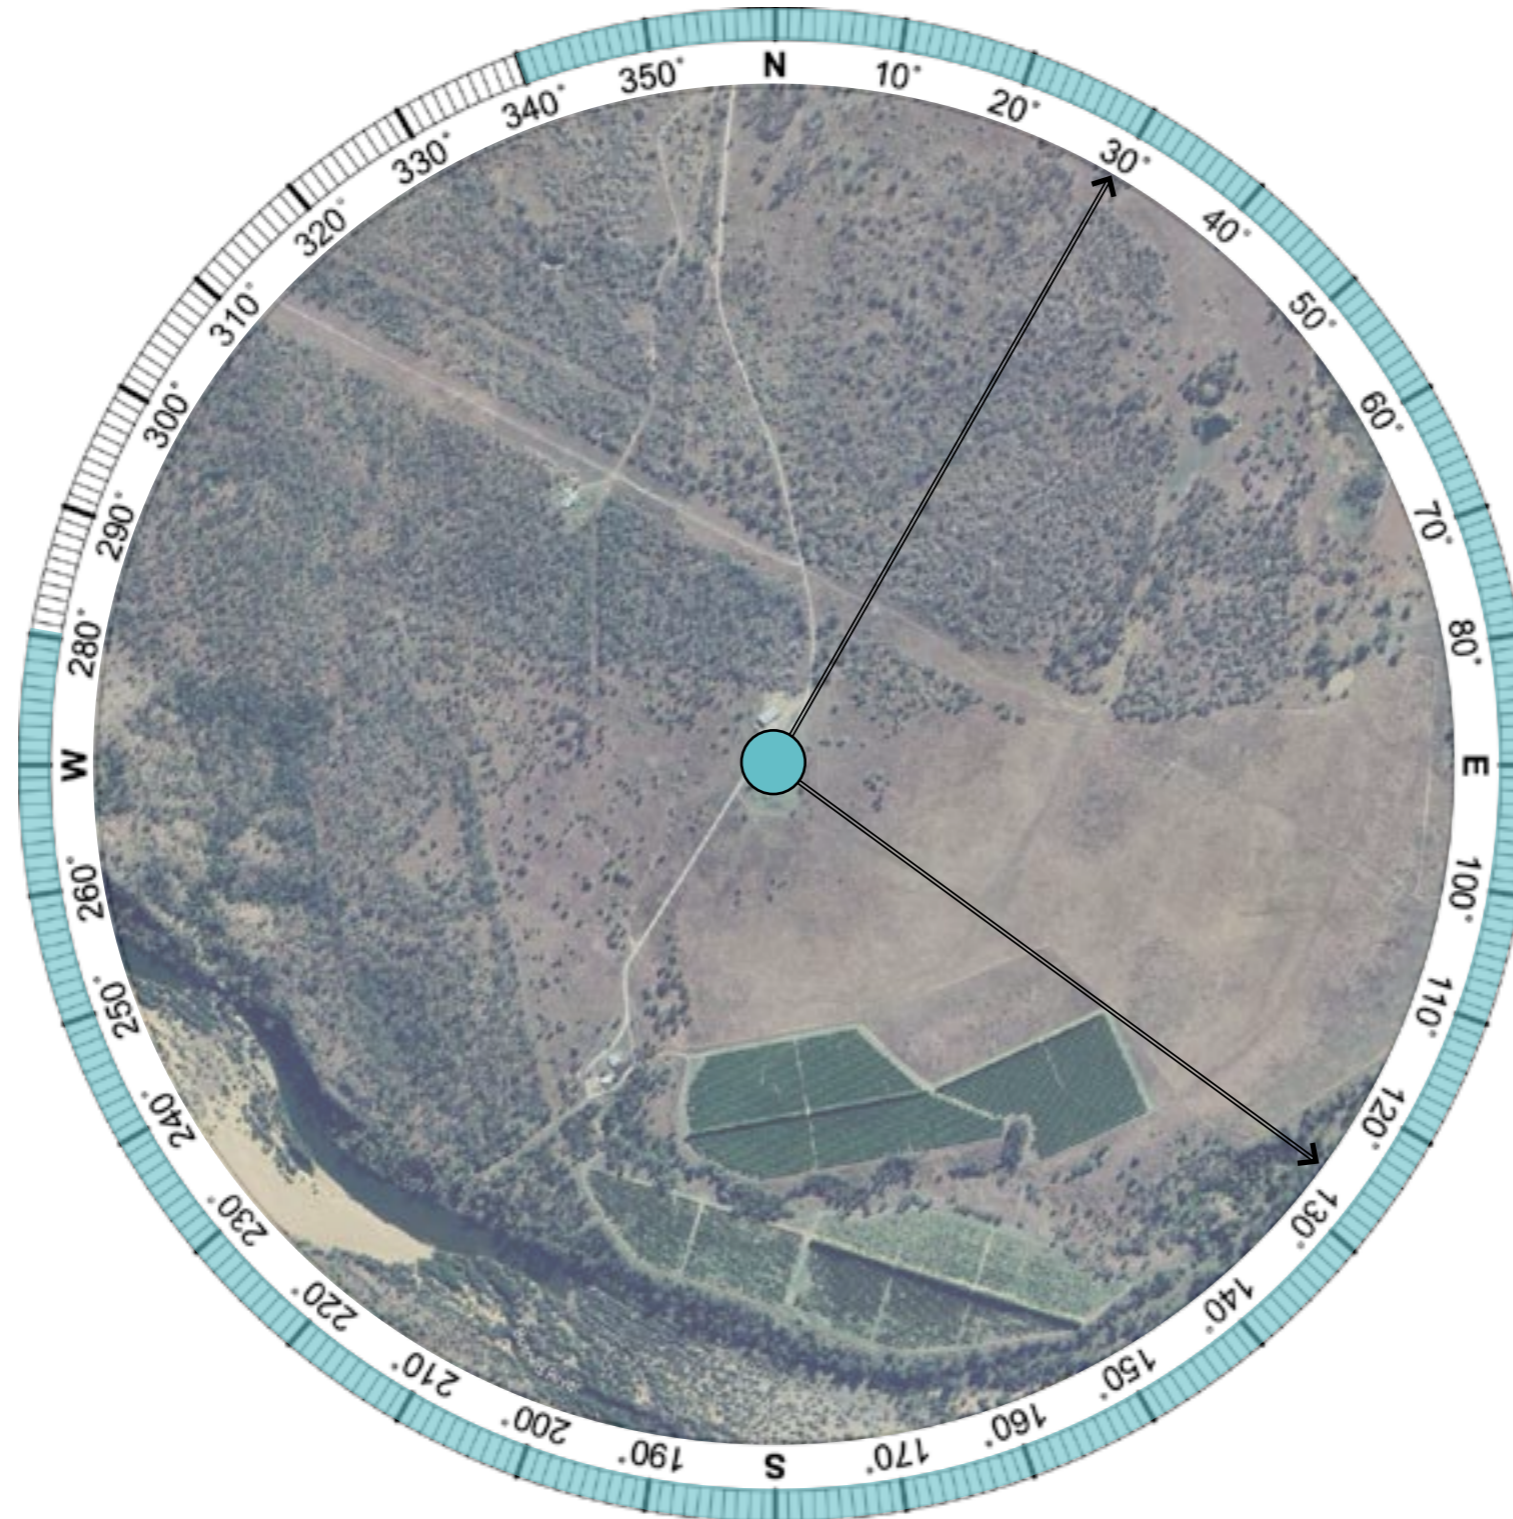

Bird's-Eye Artist's Impression: Project Site

Summary:

Location:

292 Neilsons Road (Project Site), Goodnight

Coordinates: **Distance to Project:**

25°16'56.76"S Within Project Boundary
151°59'59.41"E

Viewing Direction: **Elevation:**

East 55m AGL

Viewpoint Date & Time:

21/10/2025 at 10:45am

Layout used:

Layout recieved 20250929

Artists Impression Preparation Date:

14/11/2025

LEGEND

-  Visual extent of Project
-  Extent of Drone Image

Aerial Image Source: Google Earth, 2023

Bird's-Eye Artist's Impression:
292 Neilsons Road (Project Site), Goodnight

Existing View (Drone Image)

Bird's-Eye Artist's Impression:
292 Neilsons Road (Project Site), Goodnight (Drone Image)

Proposed View (Bird's-Eye Artist's Impression)